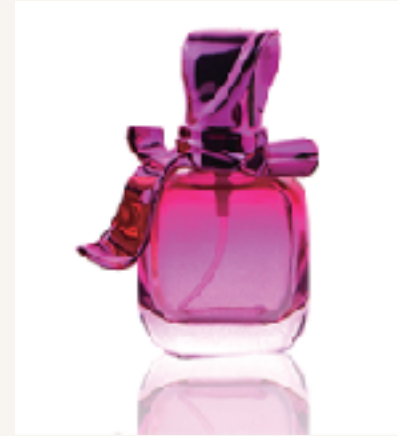

S036a-15ML